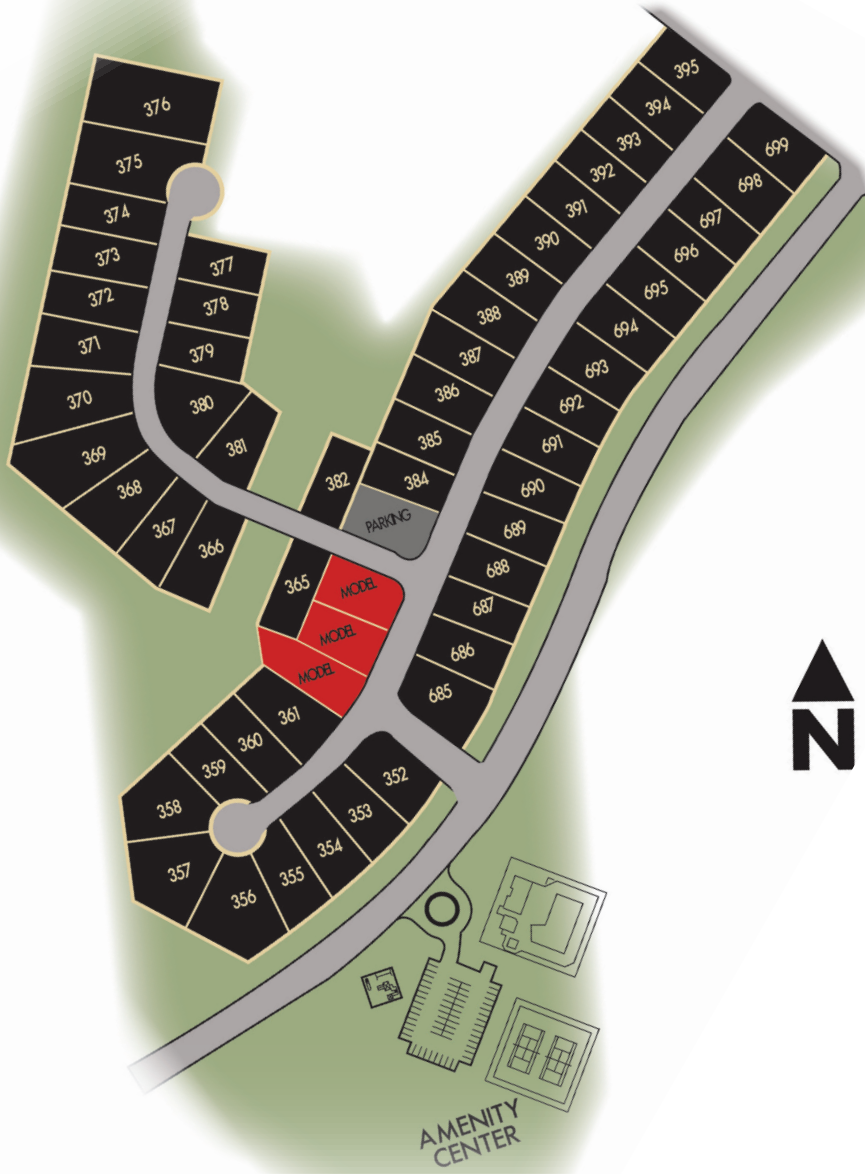

Lawson - St. Ives

LENNAR.COM

1300 Screech Owl Road, Waxhaw, NC 28173 888-208-4555

Prices subject to change without notice. Stated square footages are approximate and should not be used as representation of the home's precise or actual size. See a Lennar New Home Consultant for further information. Copyright © 2012 Lennar Corporation. Lennar and the Lennar logo are registered service marks of Lennar Corporation and/or its subsidiaries. MHR#316. 1/12