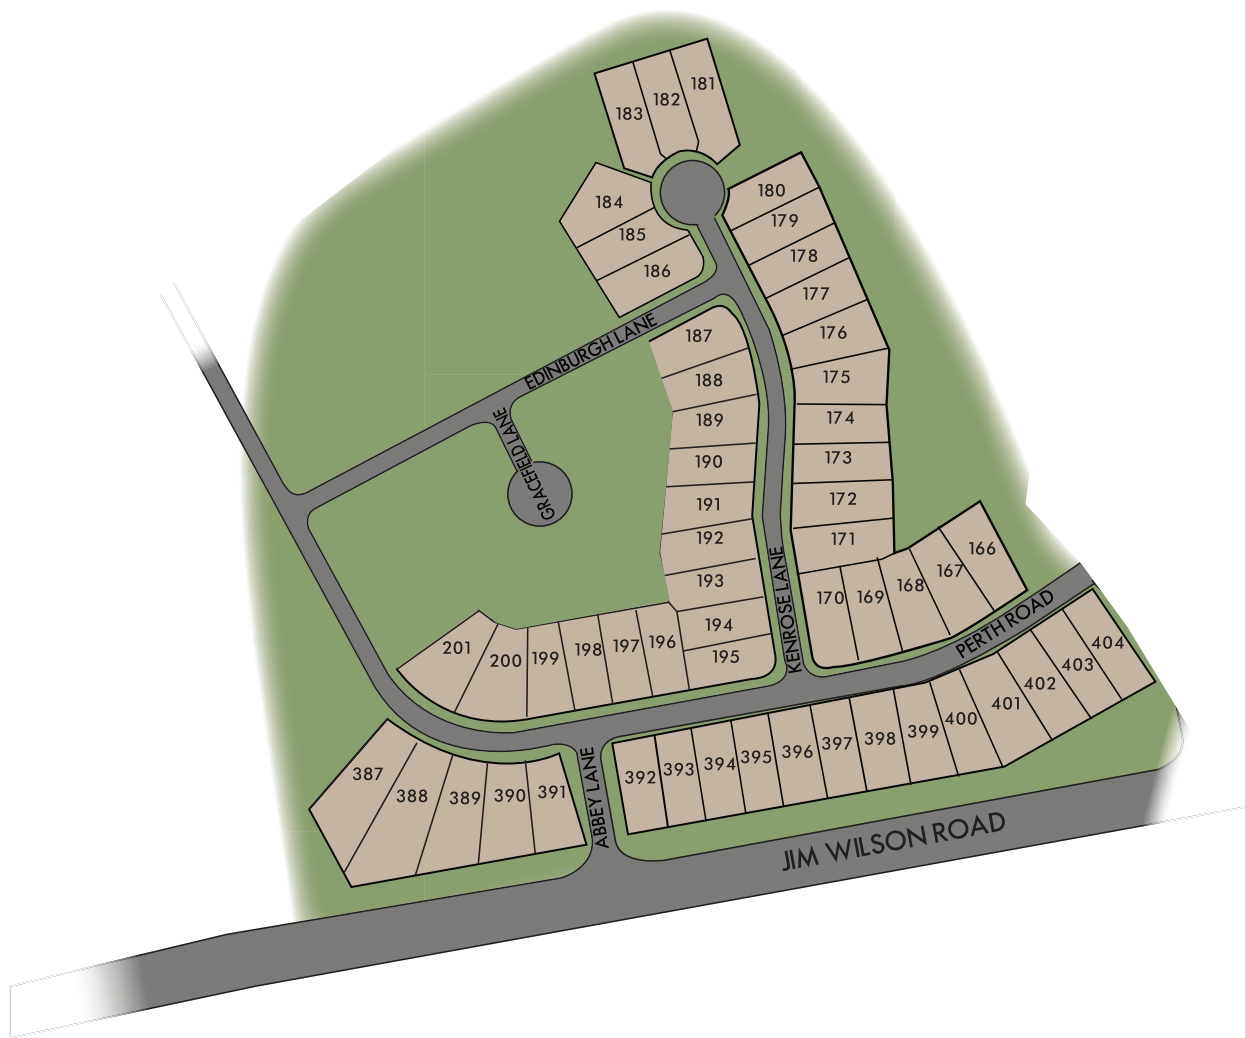

Carolina Reserve The Meadows

AUTUMN VIEW – MEADOWS

LENNAR.COM

3017 Angel Carrie Lane Indian Land, SC 29707 • 877.206.0268

Prices subject to change without notice. Stated square footages are approximate and should not be used as representation of the home's precise or actual size. See a Lennar New Home Consultant for further information. Copyright © 2013 Lennar Corporation. Lennar and the Lennar logo are registered service marks or service marks of Lennar Corporation and/or its subsidiaries. MHBR#316. 3/13