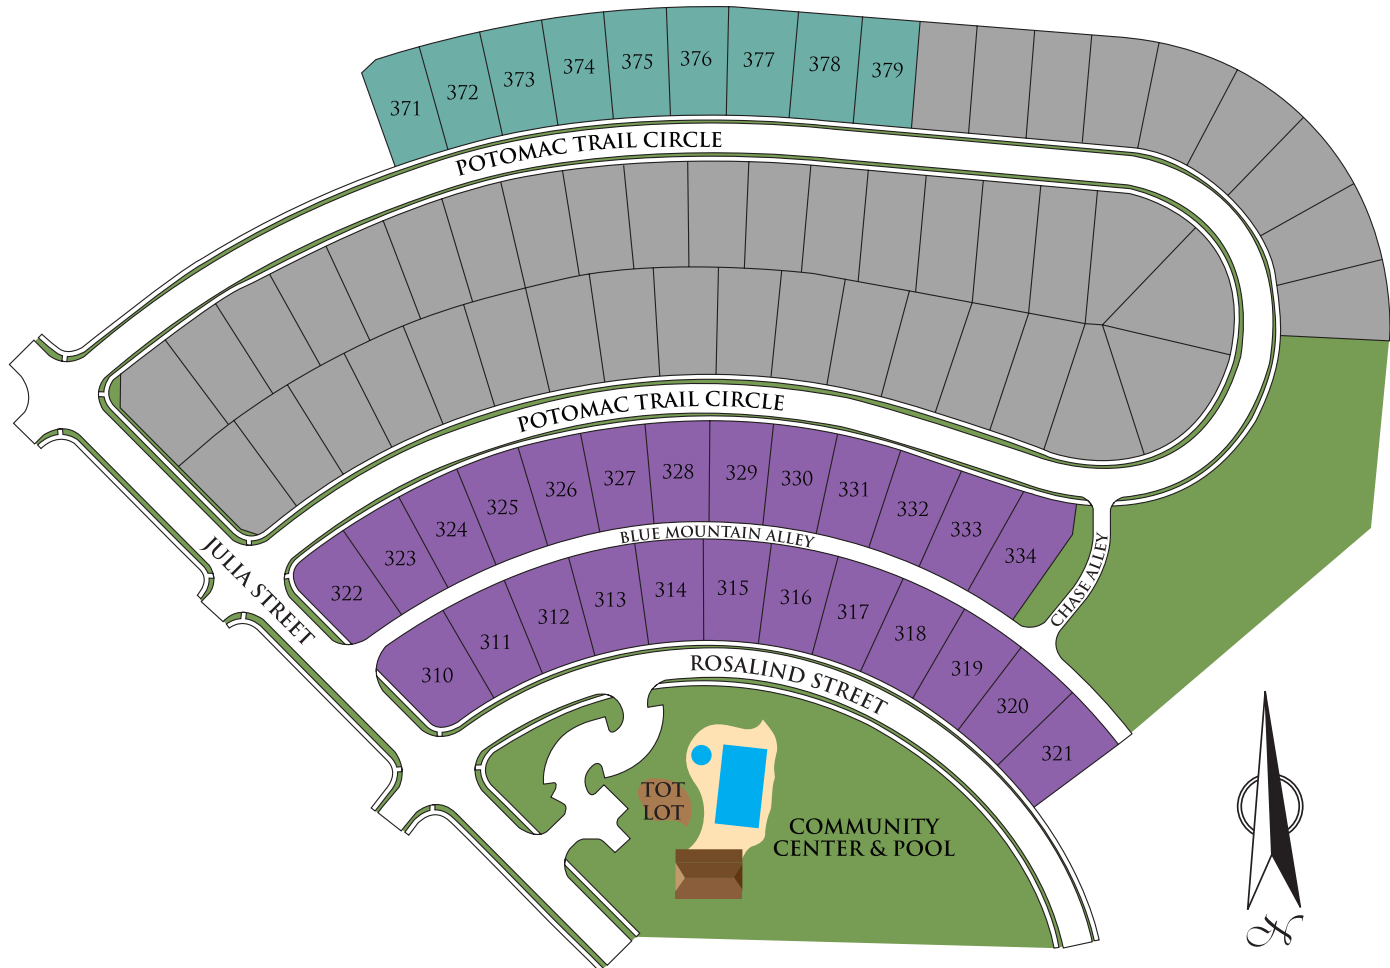

Site Map

THE PRESERVE AT GOOSE CREEK - SINGLE FAMILY

LEGEND

-  REAR LOAD SINGLE FAMILY HOMESITES
-  FRONT LOAD SINGLE FAMILY HOMESITES

LENNAR®

42578 Ash Tree Drive - Ashburn, VA 20148 - 571.442.5180

Lennar.com/Virginia