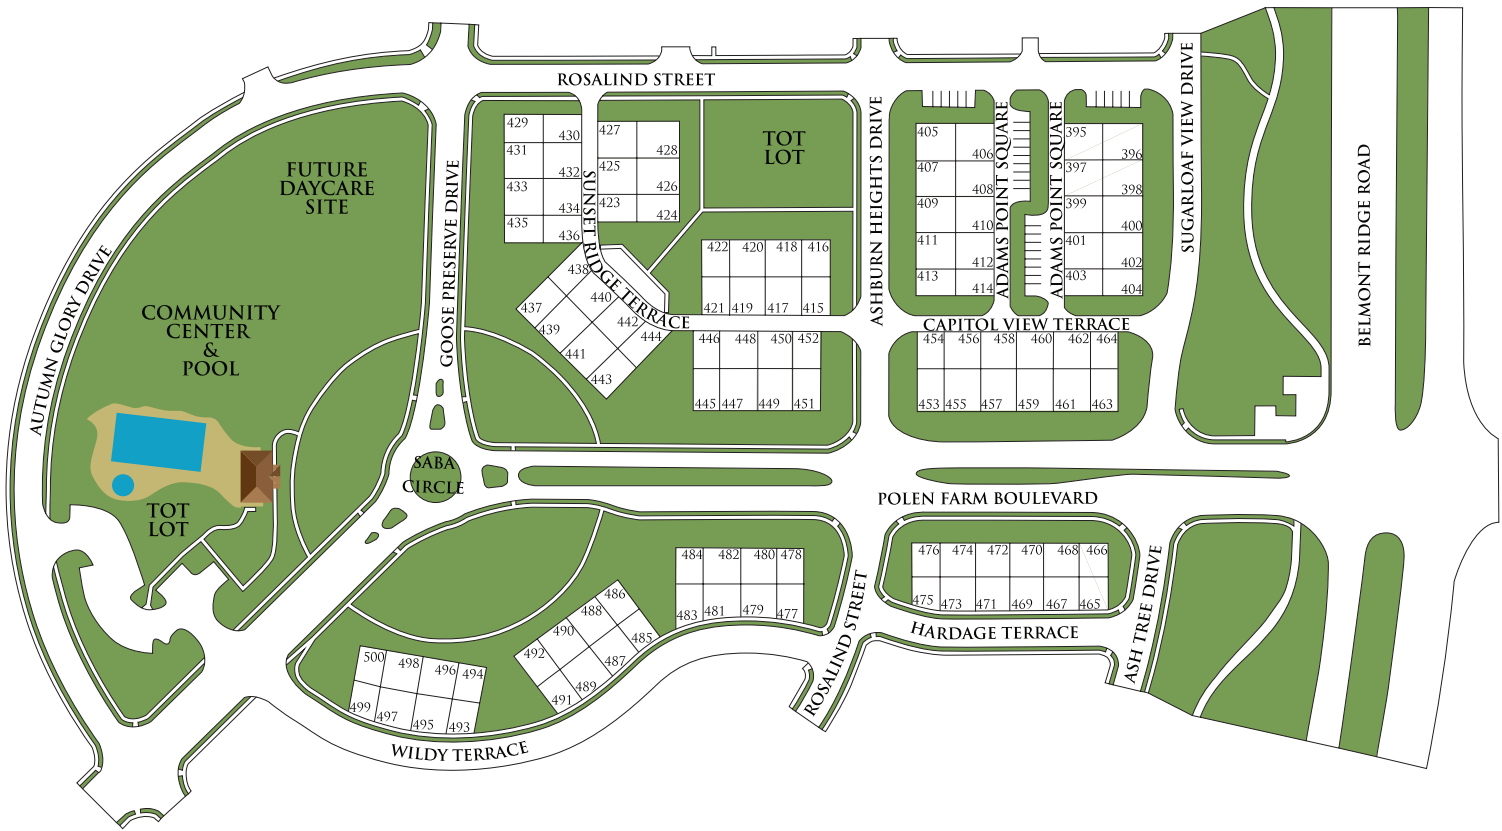

Site Map

THE PRESERVE AT GOOSE CREEK - TOWNHOME STYLE CONDOS

LEGEND

 HOMESITES

LENNAR[®]

42578 Ash Tree Drive - Ashburn, VA 20148 - 571.442.5180

Lennar.com/Virginia

The specific features in a home may vary from home to home and from one community to another. We reserve the right to substitute equipment, material, appliances and brand names with items of equal or higher, in our sole opinion, value. Color and size variations may occur. The prices of our homes, included features, and available locations are subject to change without notice. Please see the actual home purchase agreement for additional information, disclosures and disclaimers relating to the home and its features. Void where prohibited by law. Copyright © 2014 Lennar Corporation. Lennar and the Lennar logo are service marks or registered service marks of Lennar Corporation and/or its subsidiaries. 5/14/2014. JM.