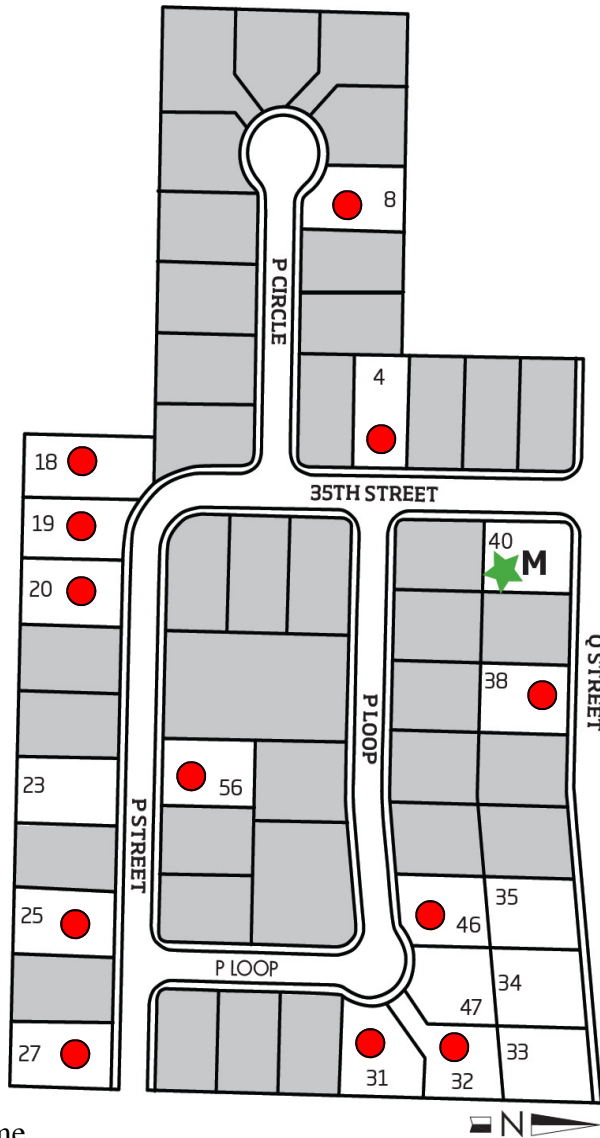

Site Map

 SOLD

 Welcome Home Center and Model Home

LENNAR®

Columbia Crest |

3510 Q St, Washougal, WA 98671

| 360.518.5625

Floorplans and elevations are artist's renderings and may contain options, which are not standard on all models. Lennar reserves the right to make changes to these floorplans, specifications, dimensions and elevations without prior notice. Stated dimensions and square footage are approximate and should not be used as representation of the home's precise or actual size. Bay sizes may vary from home to home and may not accommodate all vehicles. Any statement, verbal or written, regarding "under air" or "finished area" or any other description or modifier of the square footage size of any home is a shorthand description of the manner in which the square footage was estimated and should not be construed to indicate certainty. Copyright © 2013 Lennar Corporation. All rights reserved. Lennar and the Lennar logo are registered service marks or service marks of Lennar Corporation and/or its subsidiaries. CCB#195307. CCB#LENNAN1893QG. 11/13