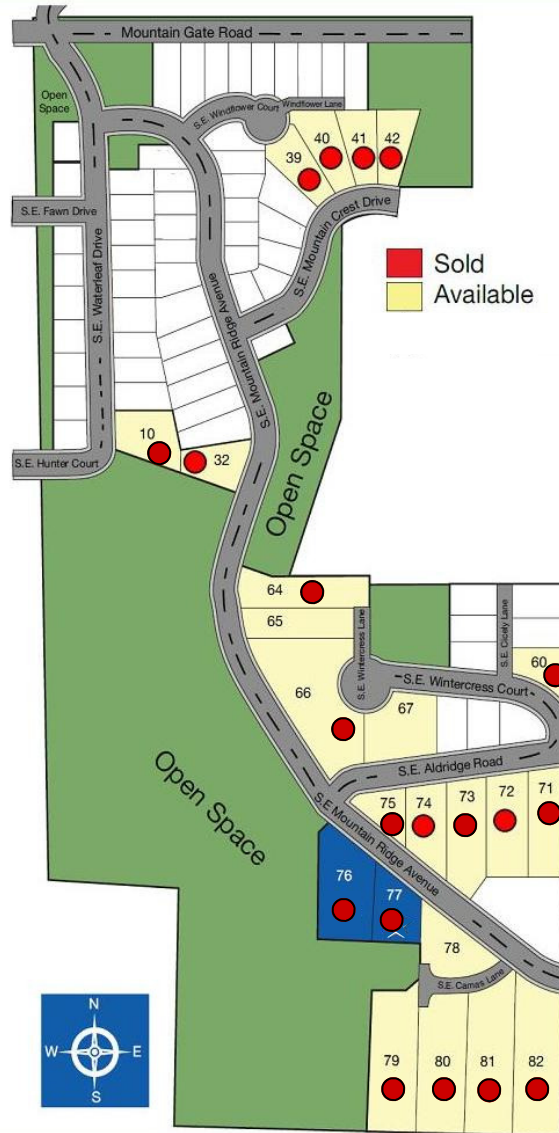

Site Map

The Reserve

LennarPortland.com

Follow Lennar Portland

LENNAR®

11807 NE 99th Street, Suite 1170, Vancouver, WA 98682 | 888-208-0506 | LennarPortland@LENNAR.com