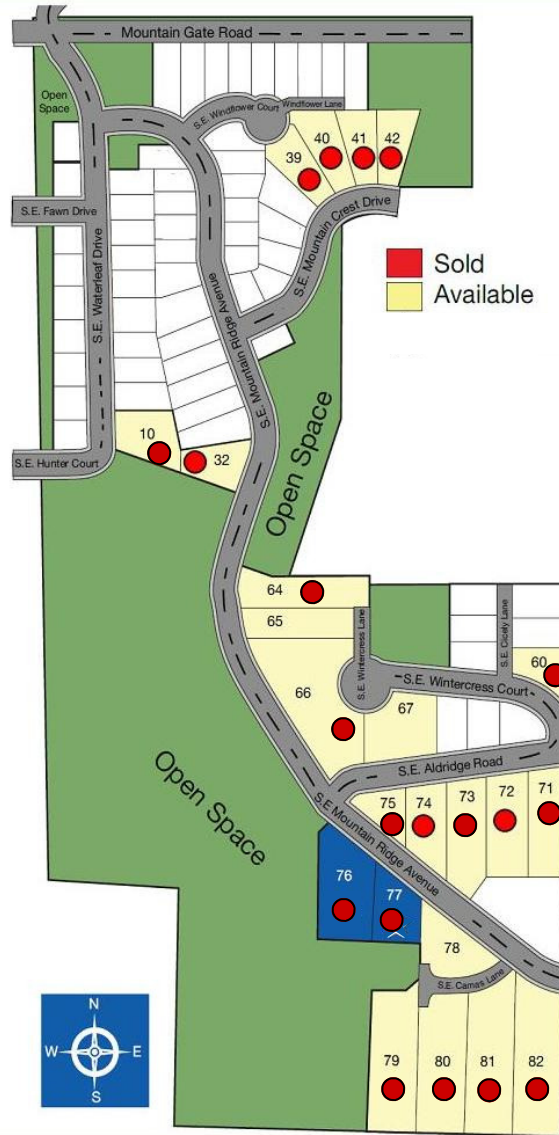

Site Map

The Reserve

LennarPortland.com

Follow Lennar Portland

LENNAR®

11807 NE 99th Street, Suite 1170, Vancouver, WA 98682 | 888-208-0506 | LennarPortland@LENNAR.com