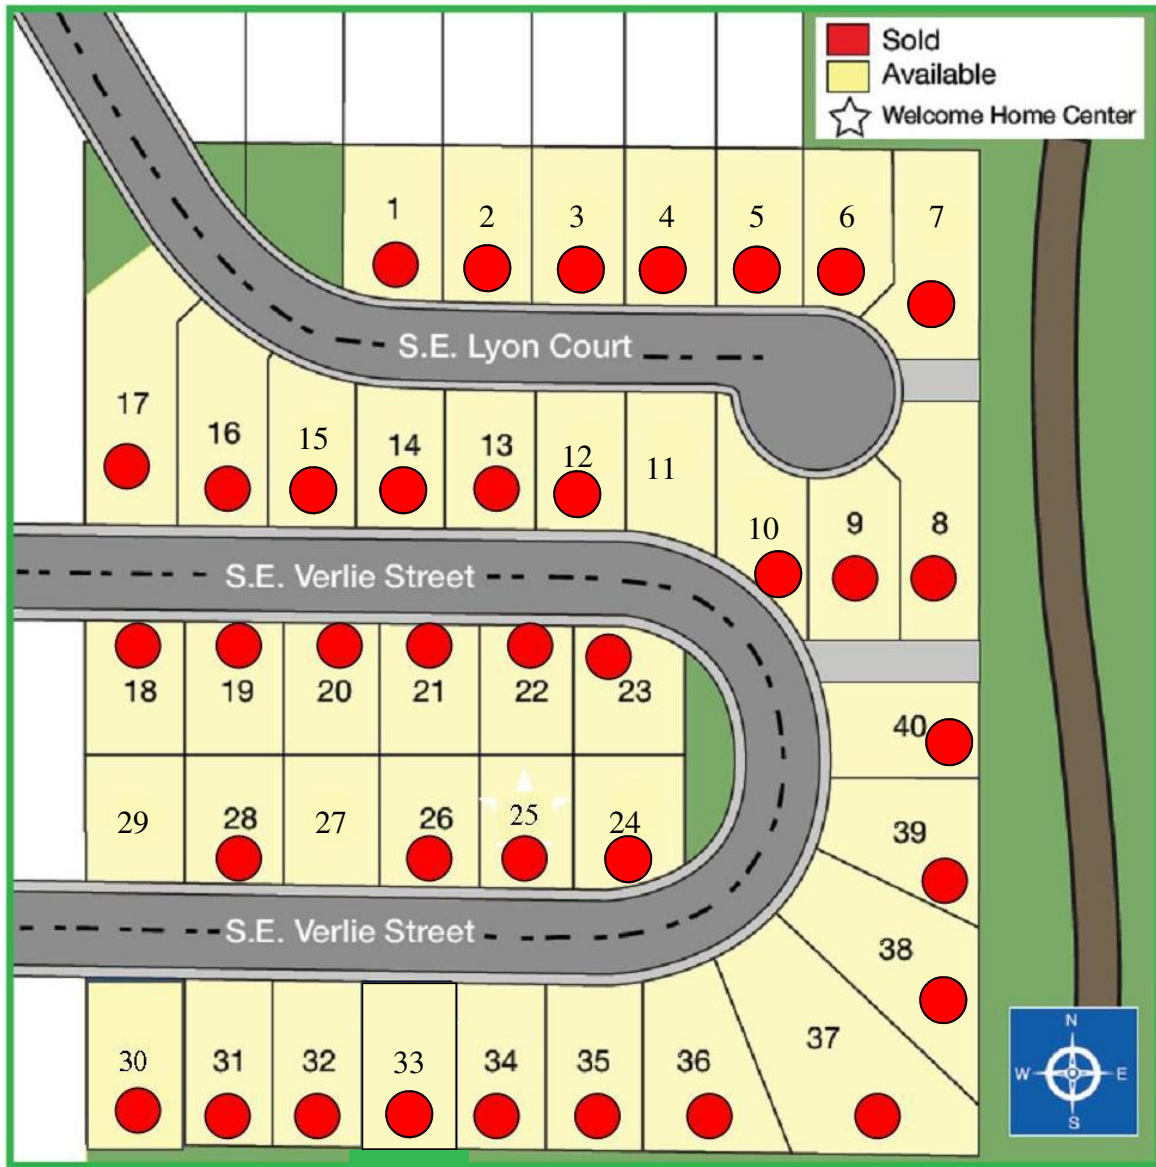

Site Map

Grandview Estates

LennarPortland.com

Follow Lennar Portland

LENNAR®

11807 NE 99th Street, Suite 1170, Vancouver, WA 98682 | 888-208-0506 | LennarPortland@LENNAR.com