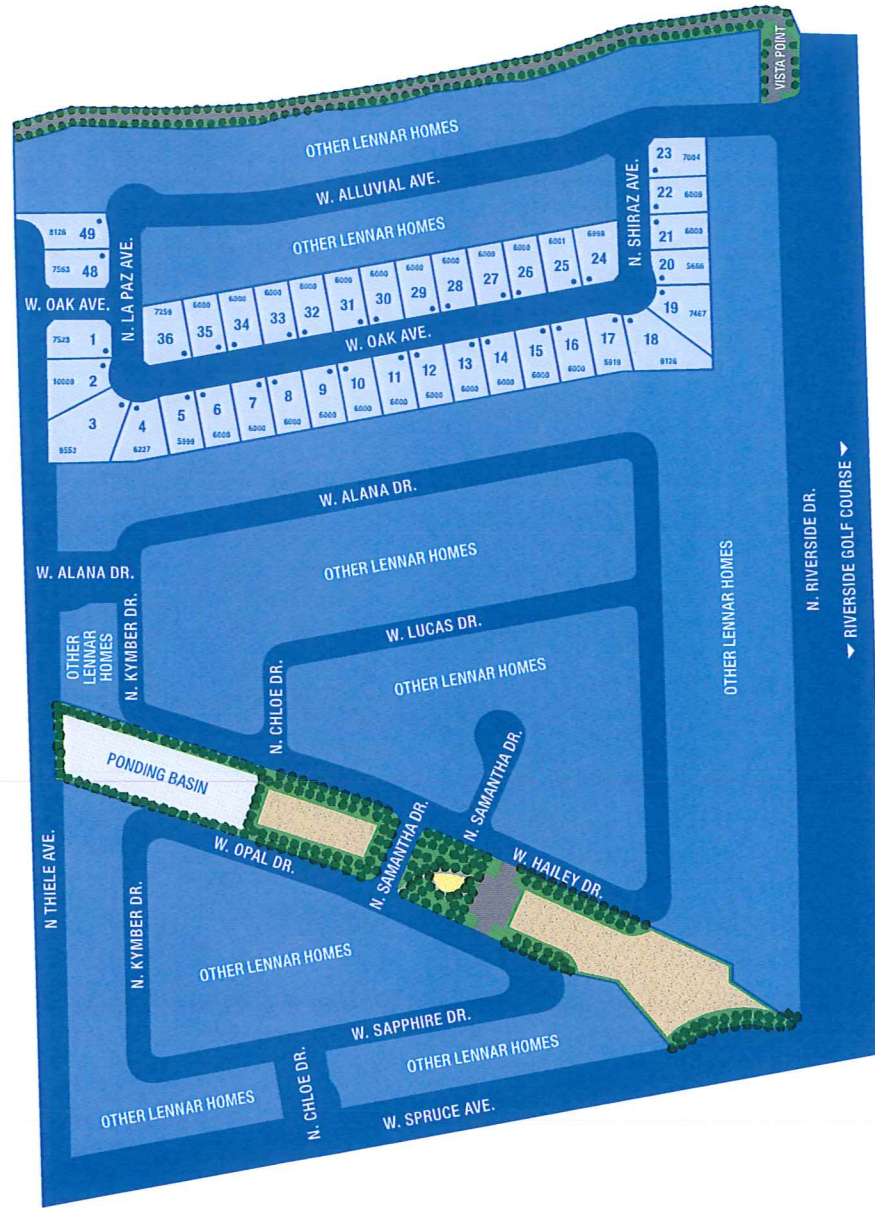

The Cambridge Collection at Elderberry on the Bluff

LENNAR.COM

Herndon & Riverside Drive, Fresno CA • 559-994-6567

Site plans and Community maps are conceptual in nature and are merely an artist's rendition. These maps are solely for illustrative purposes and should never be relied upon. THE PAST, PRESENT, FUTURE OR PROPOSED ROADS, EASEMENTS, LAND USES, CONDITIONS, PLAT MAPS, LOT SIZES OR LAYOUTS, ZONING, UTILITIES, DRAINAGE, LAND CONDITIONS, OR DEVELOPMENT OF ANY TYPE WHATSOEVER, WHETHER REFLECTED ON THE SITE PLAN OR MAP, OR WHETHER OUTSIDE THE BOUNDARIES OF THE SITE PLAN OR MAP, MAY NOT BE SHOWN OR MAY BE INCOMPLETE OR INACCURATE. THE PRESENT, FUTURE OR PROPOSED ROADS, EASEMENTS, LAND USES, CONDITIONS, PLAT MAPS, LOT SIZES OR LAYOUTS, ZONING, DRAINAGE, LAND CONDITIONS, OR DEVELOPMENT OF ANY TYPE MAY OR MAY NOT CHANGE IN THE FUTURE. IT IS NOT UNCOMMON THAT ANY OF THE FOREGOING CAN CHANGE WITHOUT NOTICE TO YOU. YOU SHOULD NEVER RELY ON THE ACCURACY OF THIS MAP IN MAKING ANY DECISIONS RELATIVE TO PURCHASING ANY PROPERTY. We reserve the right to make changes at any time without notice. Lennar Fresno, Inc. d/b/a Cambridge Homes - License #821180. Lennar Sales Corp. - BRE License #01252753. Copyright © 2013 Lennar Corporation. All rights reserved. Lennar and the Lennar logo are registered service marks or service marks of Lennar Corporation and/or its subsidiaries. 8/13