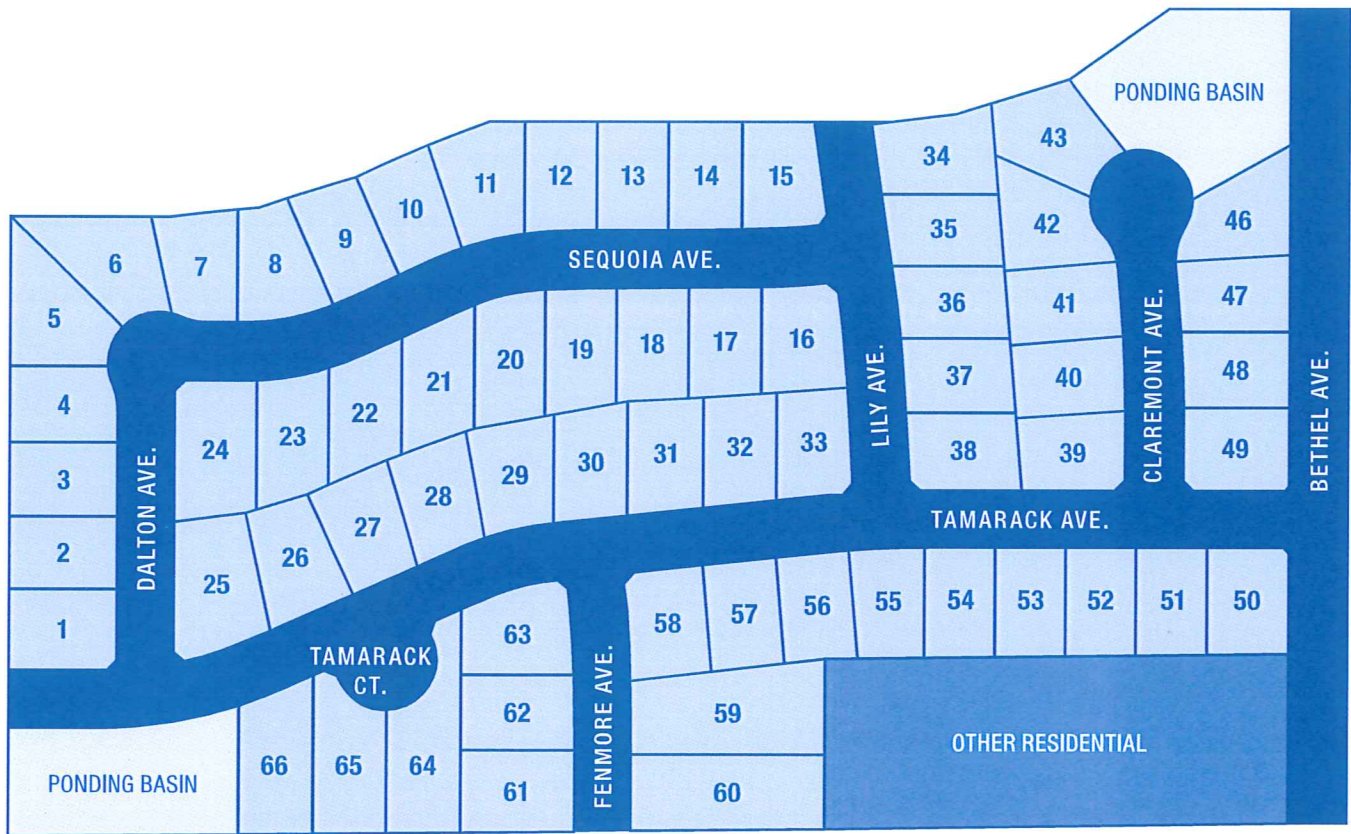

The Cambridge Collection at Stonehaven

LENNAR.COM

The Cambridge Collection at Stonehaven • Bethel & Tamarack, Sanger, CA • 559-994-6567

Site plans and community maps are conceptual in nature and are merely an artist's rendition. These maps are solely for illustrative purposes and should never be relied upon. THE PAST, PRESENT, FUTURE OR PROPOSED ROADS, EASEMENTS, LAND USES, CONDITIONS, PLAT MAPS, LOT SIZES OR LAYOUTS, ZONING, UTILITIES, DRAINAGE, LAND CONDITIONS, OR DEVELOPMENT OF ANY TYPE WHATSOEVER, WHETHER REFLECTED ON THE SITE PLAN OR MAP, OR WHETHER OUTSIDE THE BOUNDARIES OF THE SITE PLAN OR MAP, MAY NOT BE SHOWN OR MAY BE INCOMPLETE OR INACCURATE. THE PRESENT, FUTURE OR PROPOSED ROADS, EASEMENTS, LAND USES, CONDITIONS, PLAT MAPS, LOT SIZES OR LAYOUTS, ZONING, DRAINAGE, LAND CONDITIONS, OR DEVELOPMENT OF ANY TYPE MAY OR MAY NOT CHANGE IN THE FUTURE. IT IS NOT UNCOMMON THAT ANY OF THE FOREGOING CAN CHANGE WITHOUT NOTICE TO YOU. YOU SHOULD NEVER RELY ON THE ACCURACY OF THIS MAP IN MAKING ANY DECISIONS RELATIVE TO PURCHASING ANY PROPERTY. We reserve the right to make changes at any time without notice. Copyright © 2013 Lennar Corporation. All rights reserved. Lennar, the Lennar logo and Everything's Included Logo are registered service marks or service marks of Lennar Corporation and/or its subsidiaries. Lennar Fresno, Inc. d/b/a Cambridge Homes - License #821180. Lennar Homes of California, Inc. - License #728102. Lennar Sales Corp. - BRE License #01252753. 12/13