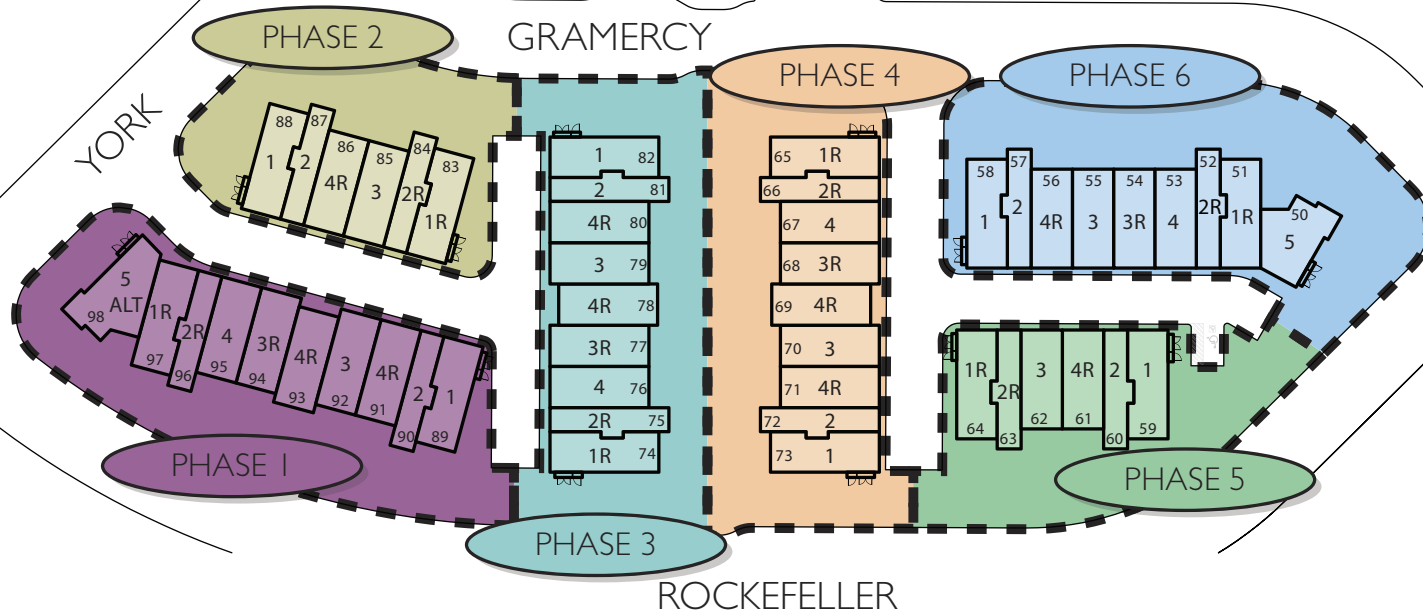

Manhattans

Central Park West

Central Park West map

LENNOX

ROCKEFELLER

LENNAR®

65 Lennox, Irvine CA 92612 • 888-220-5502 • Lennar.com

Site plans and community maps are conceptual in nature and are merely an artist's rendition. These maps are solely for illustrative purposes and should never be relied upon. THE PAST, PRESENT, FUTURE OR PROPOSED ROADS, EASEMENTS, LAND USES, CONDITIONS, PLAT MAPS, LOT SIZES OR LAYOUTS, ZONING, UTILITIES, DRAINAGE, LAND CONDITIONS, OR DEVELOPMENT OF ANY TYPE WHATSOEVER, WHETHER REFLECTED ON THE SITE PLAN OR MAP, OR WHETHER OUTSIDE THE BOUNDARIES OF THE SITE PLAN OR MAP, MAY NOT BE SHOWN OR MAY BE INCOMPLETE OR INACCURATE. THE PRESENT, FUTURE OR PROPOSED ROADS, EASEMENTS, LAND USES, CONDITIONS, PLAT MAPS, LOT SIZES OR LAYOUTS, ZONING, DRAINAGE, LAND CONDITIONS, OR DEVELOPMENT OF ANY TYPE MAY OR MAY NOT CHANGE IN THE FUTURE. IT IS NOT UNCOMMON THAT ANY OF THE FOREGOING CAN CHANGE WITHOUT NOTICE TO YOU. YOU SHOULD NEVER RELY ON THE ACCURACY OF THIS MAP IN MAKING ANY DECISIONS RELATIVE TO PURCHASING ANY PROPERTY. We reserve the right to make changes at any time without notice. Copyright © 2013 Lennar Corporation. Lennar and the Lennar logo are registered service marks of Lennar Corporation and/or its subsidiaries. Lennar Homes of California, Inc. License No. 728102. Lennar Sales Corp. — DRE Lic# 01252753. 02/13