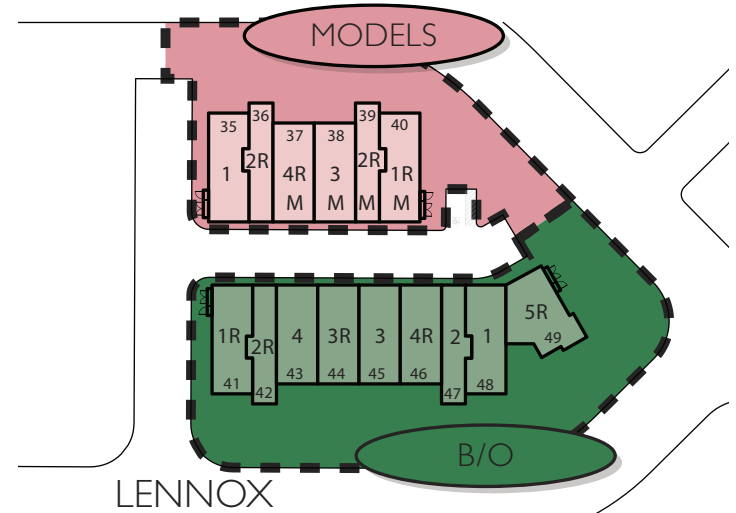

Manhattans

Central Park West

Central Park West map

LENNOX

ROCKEFELLER

LENNAR®

65 Lennox, Irvine CA 92612 • 888-220-5502 • Lennar.com

Site plans and community maps are conceptual in nature and are merely an artist's rendition. These maps are solely for illustrative purposes and should never be relied upon. THE PAST, PRESENT, FUTURE OR PROPOSED ROADS, EASEMENTS, LAND USES, CONDITIONS, PLAT MAPS, LOT SIZES OR LAYOUTS, ZONING, UTILITIES, DRAINAGE, LAND CONDITIONS, OR DEVELOPMENT OF ANY TYPE WHATSOEVER, WHETHER REFLECTED ON THE SITE PLAN OR MAP, OR WHETHER OUTSIDE THE BOUNDARIES OF THE SITE PLAN OR MAP, MAY NOT BE SHOWN OR MAY BE INCOMPLETE OR INACCURATE. THE PRESENT, FUTURE OR PROPOSED ROADS, EASEMENTS, LAND USES, CONDITIONS, PLAT MAPS, LOT SIZES OR LAYOUTS, ZONING, DRAINAGE, LAND CONDITIONS, OR DEVELOPMENT OF ANY TYPE MAY OR MAY NOT CHANGE IN THE FUTURE. IT IS NOT UNCOMMON THAT ANY OF THE FOREGOING CAN CHANGE WITHOUT NOTICE TO YOU. YOU SHOULD NEVER RELY ON THE ACCURACY OF THIS MAP IN MAKING ANY DECISIONS RELATIVE TO PURCHASING ANY PROPERTY. We reserve the right to make changes at any time without notice. Copyright © 2013 Lennar Corporation. Lennar and the Lennar logo are registered service marks of Lennar Corporation and/or its subsidiaries. Lennar Homes of California, Inc. License No. 728102. Lennar Sales Corp. — DRE Lic# 01252753. 02/13