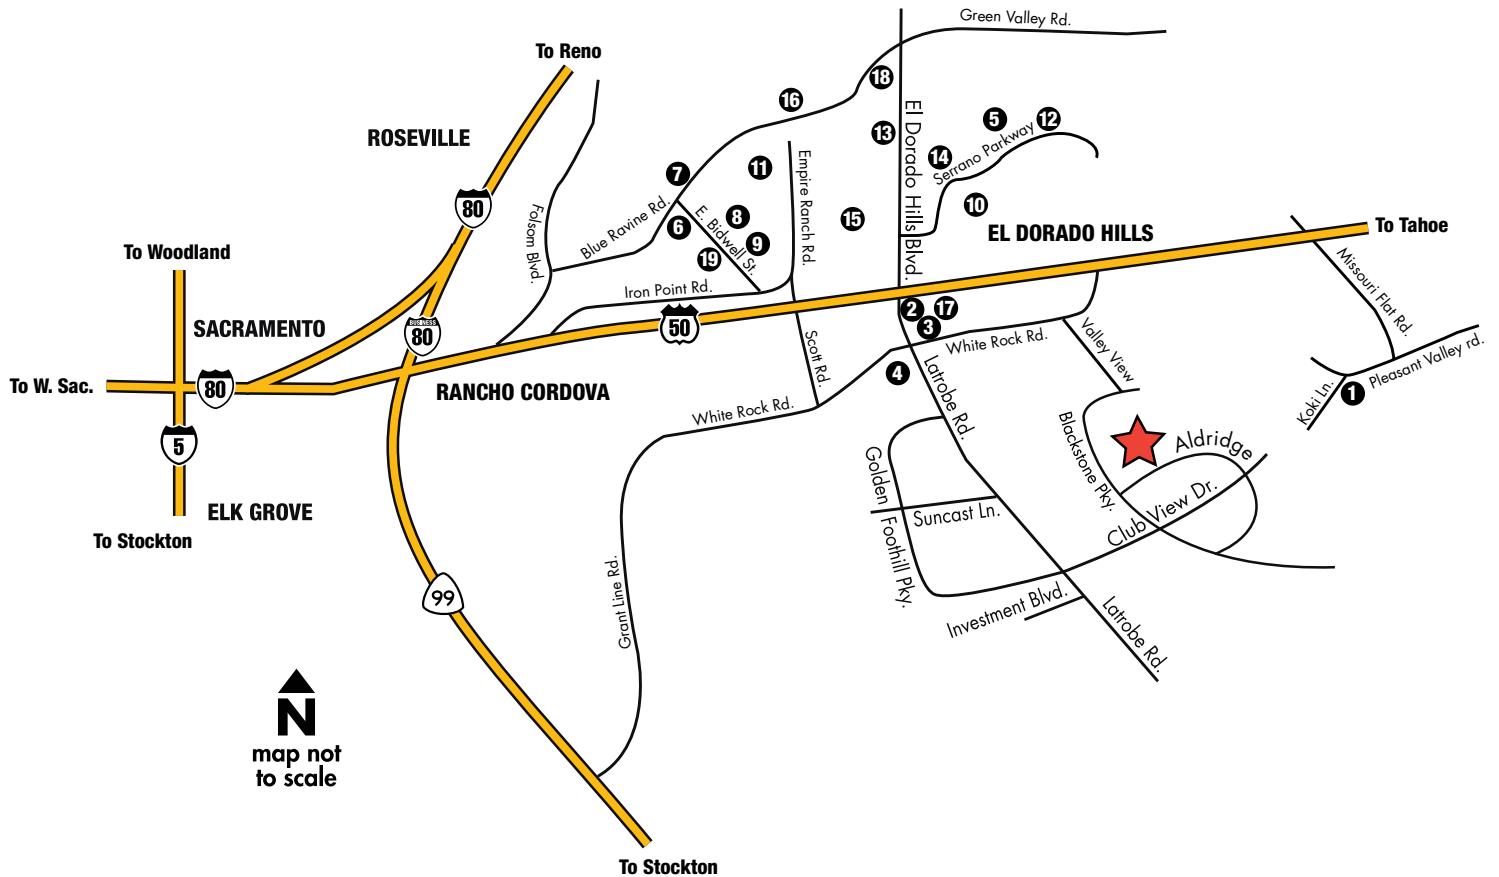

# Shenandoah at Blackstone

## YOUR NEIGHBORHOOD

### ★ Shenandoah at Blackstone

1. Union Mine High School
2. El Dorado Hills Town Center
3. US Post Office
4. Marshall Medical Center
5. Mercy Hospital of Folsom
6. Walmart
7. Target
8. Home Depot
9. Lowe's
10. El Dorado Hills Golf Club
11. Empire Ranch Golf Club
12. Seranno Country Club
13. Reid White Park
14. Village Green Park
15. Ridgeview Park
16. Folsom Zoo/Folsom City Park
17. Spare Time Club
18. Curves
19. Folsom Health & Wellness Center