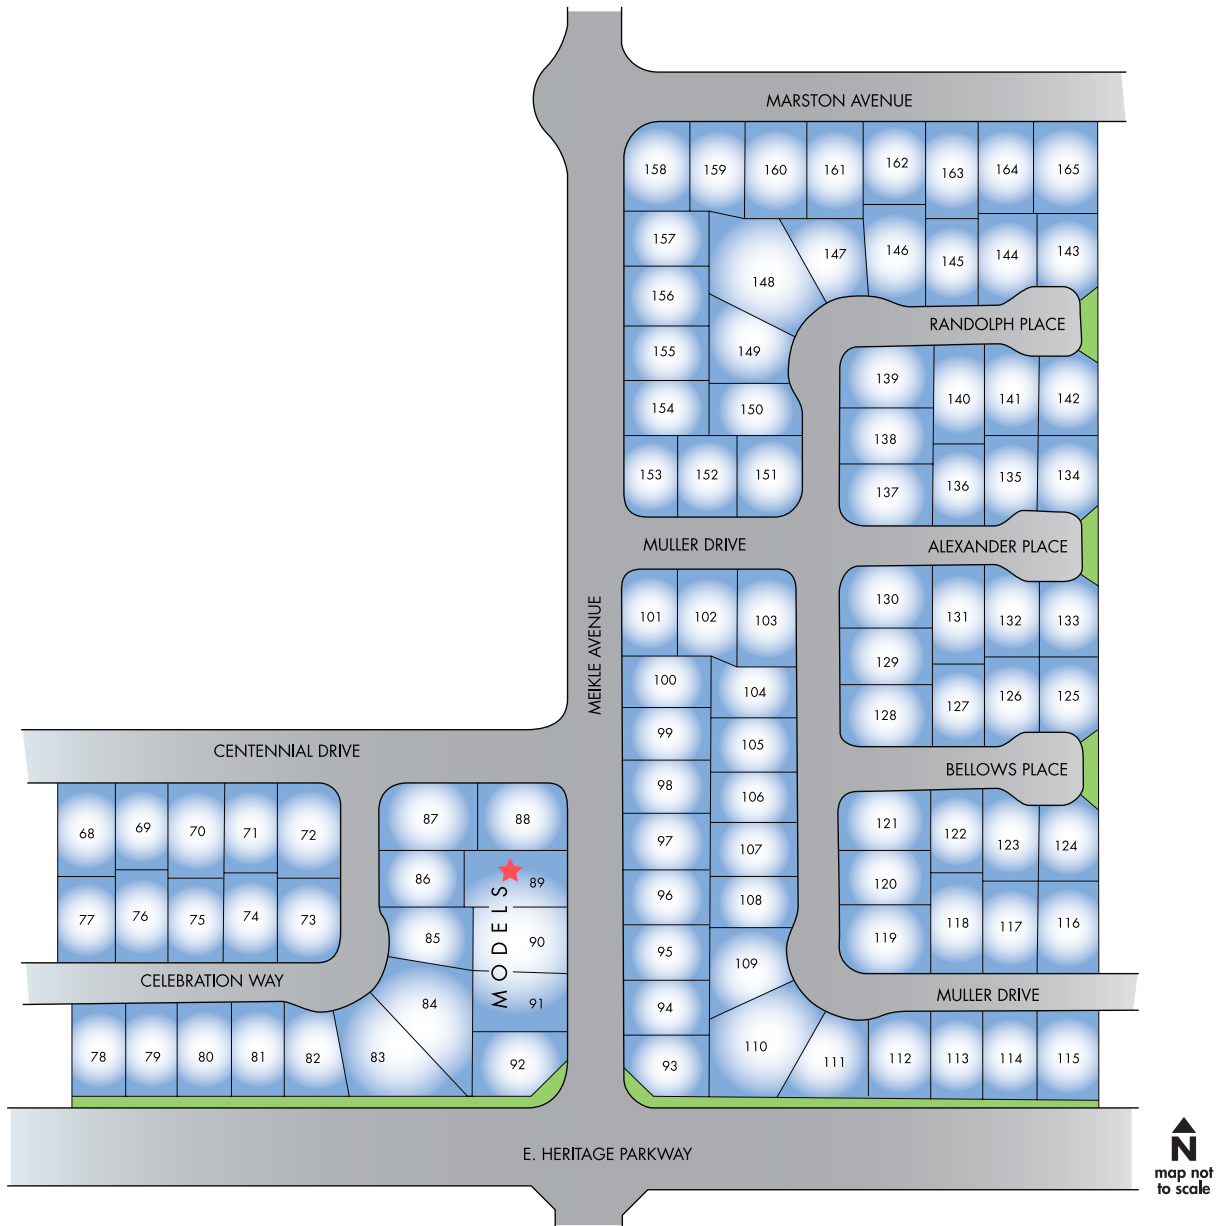

Camellia

HOMESITES

LENNAR.COM

Camellia at Spring Lake • 2013 Meikle Ave., Woodland, CA 95695 • (530) 207-8430

Map is artist conception and is not to scale. Copyright © 2014 Lennar Corporation. All rights reserved. Lennar and the Lennar logo are service marks or registered service marks of Lennar Corporation and/or its subsidiaries. Lennar Homes of California, Inc. — License #728102. Lennar Sales Corp. — BRE License #01252753. 2/4/14