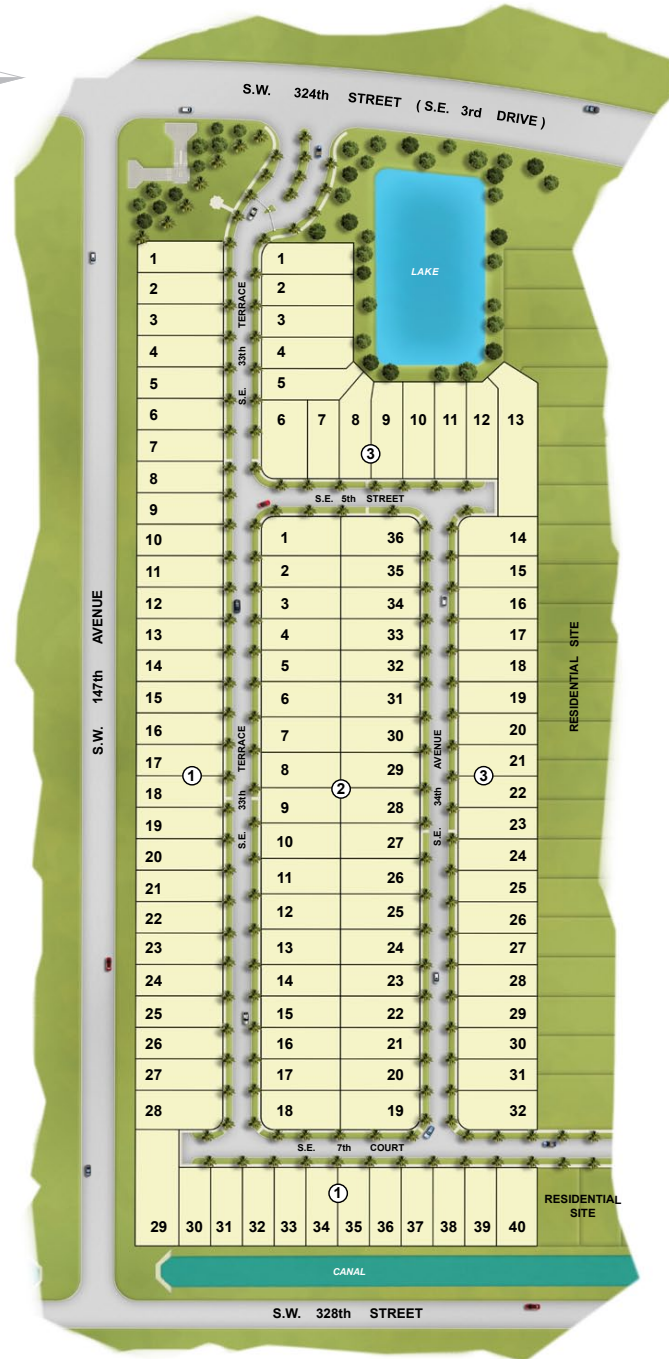

The Sonoma Collection at the Vineyards

Preliminary Community Site Plan

Preliminary Artist's Concept

LENNAR.COM/FloridaDeals

Welcome Home Center located at The Isles at Oasis
128 SE 28th Terrace, Homestead, FL 33033 • 305-230-1008

Site plans and community maps are conceptual in nature and are merely an artist's rendition. These maps are solely for illustrative purposes and should never be relied upon. THE PAST, PRESENT, FUTURE OR PROPOSED ROADS, EASEMENTS, LAND USES, CONDITIONS, PLAT MAPS, LOT SIZES OR LAYOUTS, ZONING, UTILITIES, DRAINAGE, LAND CONDITIONS, OR DEVELOPMENT OF ANY TYPE WHATSOEVER, WHETHER REFLECTED ON THE SITE PLAN OR MAP, OR WHETHER OUTSIDE THE BOUNDARIES OF THE SITE PLAN OR MAP, MAY NOT BE SHOWN OR MAY BE COMPLETE OR INACCURATE. THE PRESENT, FUTURE OR PROPOSED ROADS, EASEMENTS, LAND USES, CONDITIONS, PLAT MAPS, LOT SIZES OR LAYOUTS, ZONING, DRAINAGE, LAND CONDITIONS, OR DEVELOPMENT OF ANY TYPE MAY OR MAY NOT CHANGE IN THE FUTURE. IT IS NOT UNCOMMON THAT ANY OF THE FOREGOING CAN CHANGE WITHOUT NOTICE TO YOU. YOU SHOULD NEVER RELY UPON THE ACCURACY OF THIS MAP IN MAKING ANY DECISIONS RELATIVE TO PURCHASING ANY PROPERTY. We reserve the to make changes at any time without notice. Copyright © 2013 Lennar Corporation. Lennar and the Lennar logo are registered service marks of Lennar Corporation and/or its subsidiaries. CGC - 62343 08/19/13