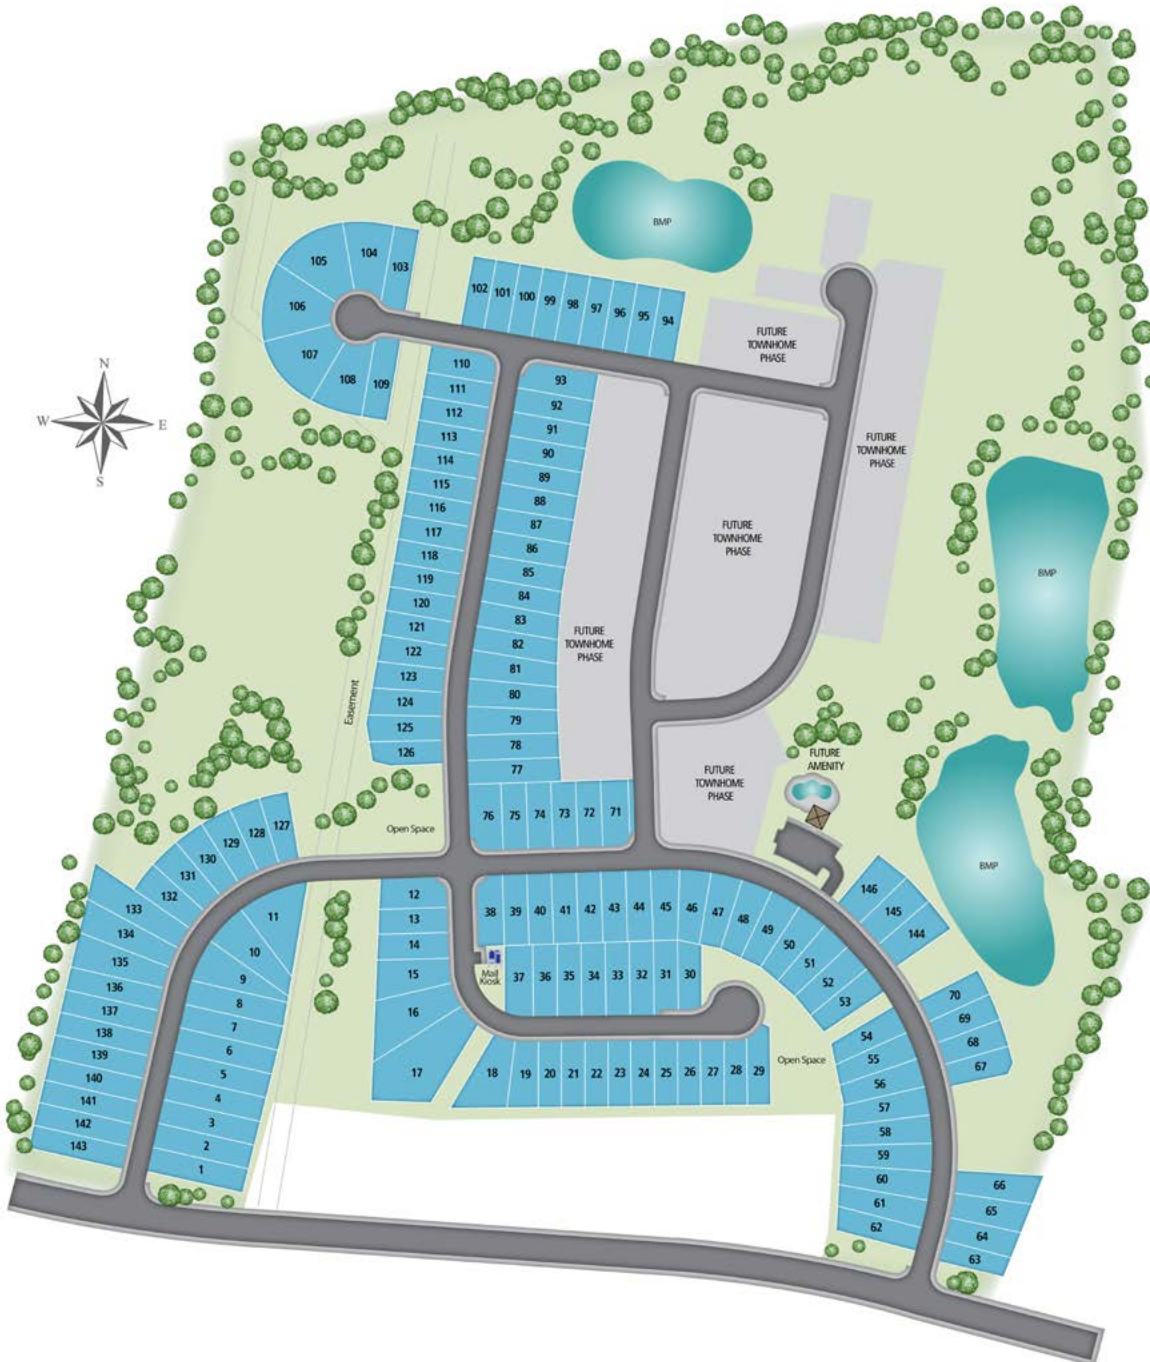

Copley Farms

Homesites

Durham, NC 27703 | 919-337-9420 | Lennar.com

LENNAR

Site plans and community maps are conceptual in nature and are merely an artist's rendition. These maps are solely for illustrative purposes and should never be relied upon. The past, present, future or proposed roads, easements, land uses, conditions, plat maps, lot sizes or layouts, zoning utilities, drainage, land conditions or development of any type whatsoever, whether reflected on the site plan or map, or whether outside the boundaries of the site plan or map, may not be shown or may be incomplete or inaccurate. The past, present, future or proposed roads, easements, land uses, conditions, plat maps, lot sizes or layouts, zoning utilities, drainage, land conditions or development of any type may or may not change in the future. It is not uncommon that any of the foregoing can change without notice to you. You should never rely on the accuracy of this map in making decisions relative to purchasing any property. We reserve the right to make changes at any time without notice. Map not to scale. Copyright © 2018 Lennar Corporation. All rights reserved. Lennar is a registered service mark or service mark of Lennar Corporation and/or its subsidiaries. Lennar Homes of California, Inc. License #728102. Lennar Sales Corp. California Bureau of Real Estate License #01252753. 05/18