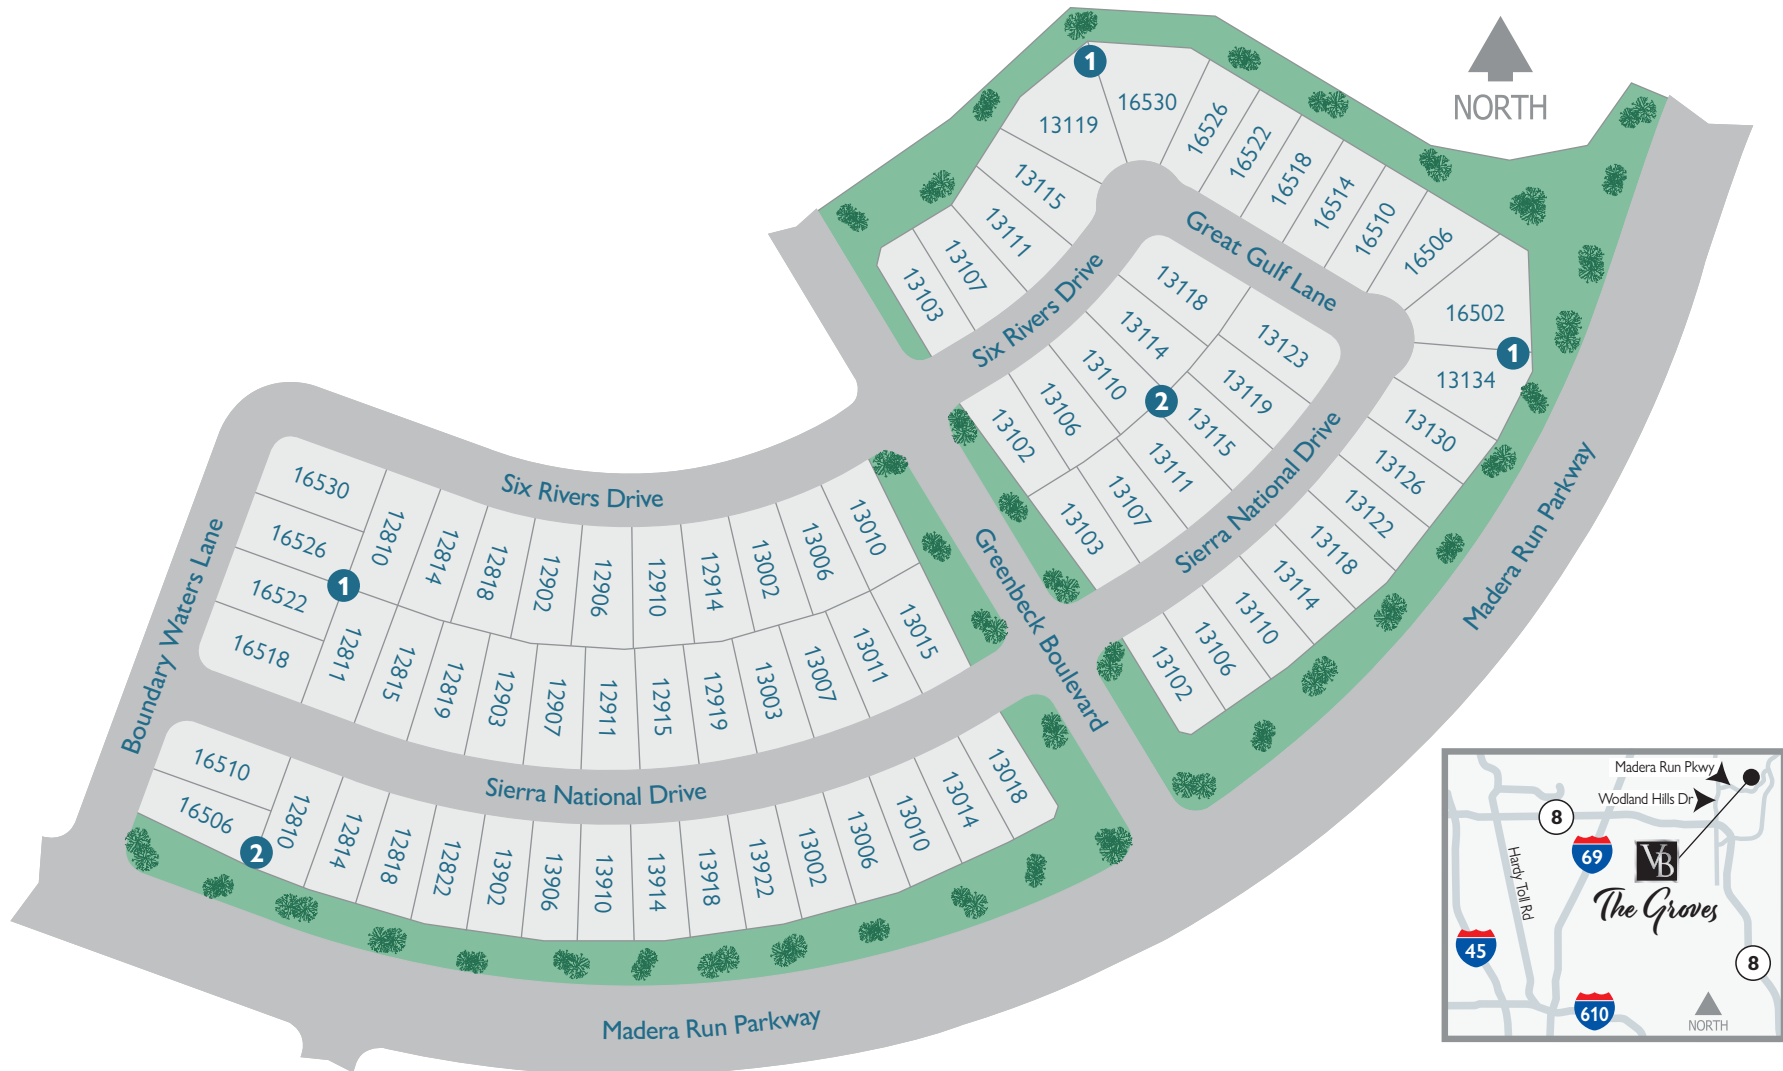

*The Groves*: COMMUNITY MAP | Sections 12 & 13

13103 SIERRA NATIONAL DR. | HUMBLE, TX 77346 | (888) 671-8175 | [VILLAGEBUILDERS.COM](http://VILLAGEBUILDERS.COM)