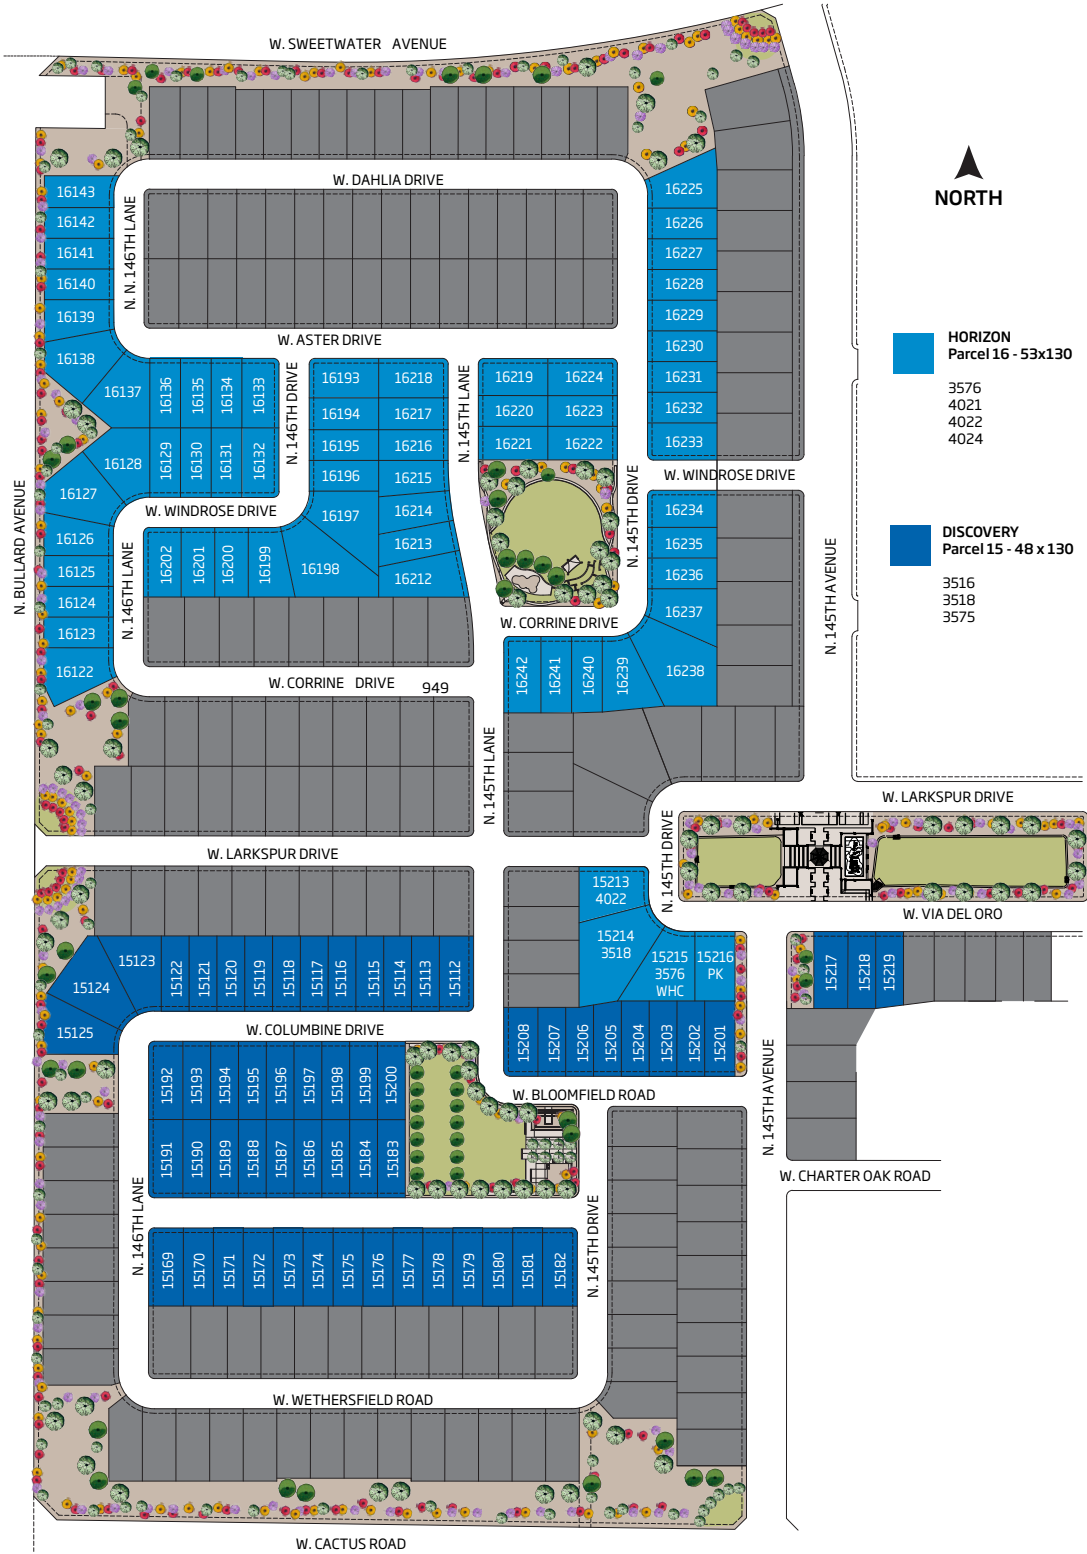

Marley Park Surprise

Parcels 15 & 16 Community Map - Homesites

14481 W Via Del Oro | Surprise, AZ 85379 | 800-864-1058 | Lennar.com

LENNAR

Site plans and community maps are conceptual in nature and are merely an artist's rendition. These maps are solely for illustrative purposes and should never be relied upon. The past, present, future or proposed roads, easements, land uses, conditions, plat maps, lot sizes or layouts, zoning utilities, drainage, land conditions or development of any type whatsoever, whether reflected on the site plan or map, or whether outside the boundaries of the site plan or map, may not be shown or may be incomplete or inaccurate. The past, present, future or proposed roads, easements, land uses, conditions, plat maps, lot sizes or layouts, zoning utilities, drainage, land conditions or development of any type may or may not change in the future. It is not uncommon that any of the foregoing can change without notice to you. You should never rely on the accuracy of this map in making decisions relative to purchasing any property. We reserve the right to make changes at any time without notice. Map not to scale. No offer to sell or lease may be made or to purchase or lease may be accepted prior to issuance of an Arizona Public Report. A Public Report is available at the State Real Estate Department website www.azre.gov. Broker Lennar Sales Corp. Lennar Arizona, Inc. dba Lennar Homes ROC# 232731, Lennar Arizona Construction, Inc. ROC# 228129, Lennar Communities Development, Inc., ROC# 137295, US Home of Arizona Construction Company ROC# 065983, Greystone Construction, Inc. ROC# 256680. Copyright © 2019 Lennar Corporation. All rights reserved. Lennar, the Lennar logo, Everything's Included and the Everything's Included logo, NextGen and NextGen logo are U.S. registered service marks or service marks of Lennar Corporation and/or its subsidiaries. 4.24.19