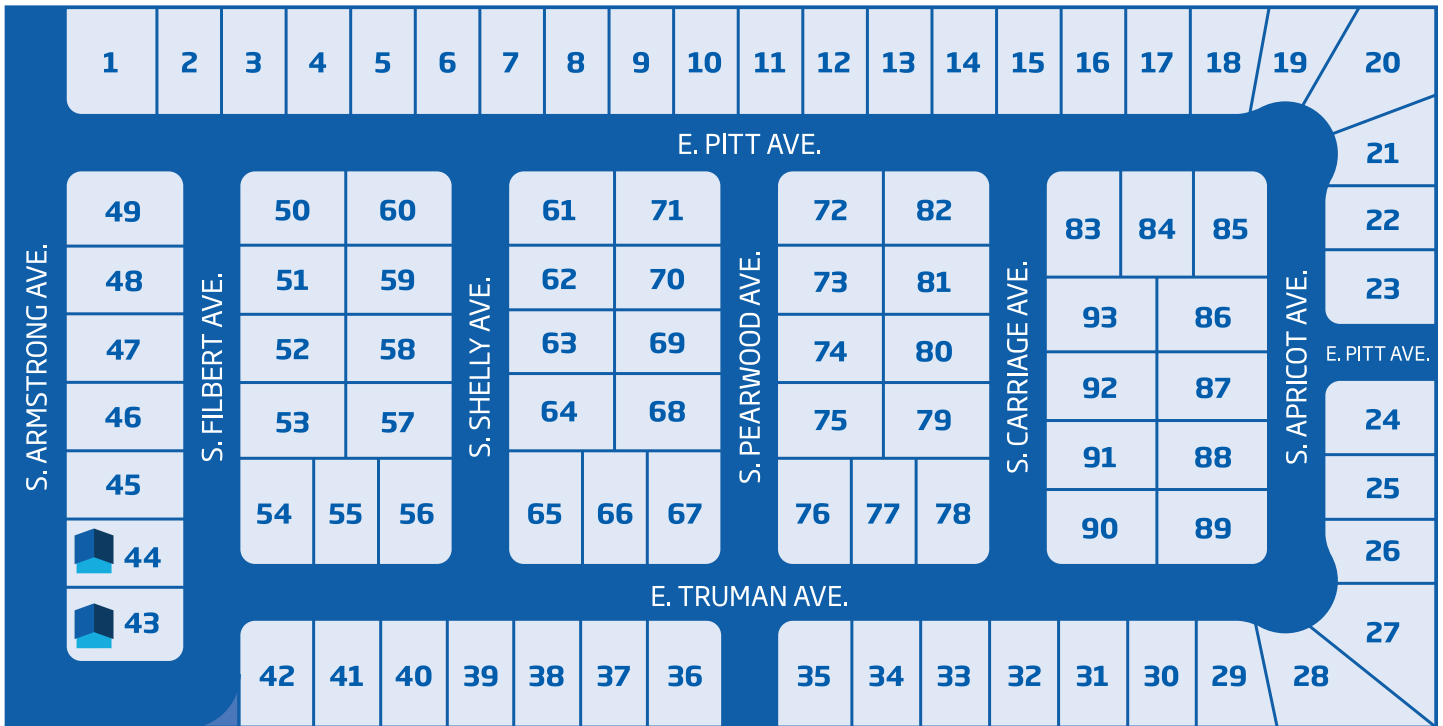

Blossom Hill

Homesites

MODEL HOME