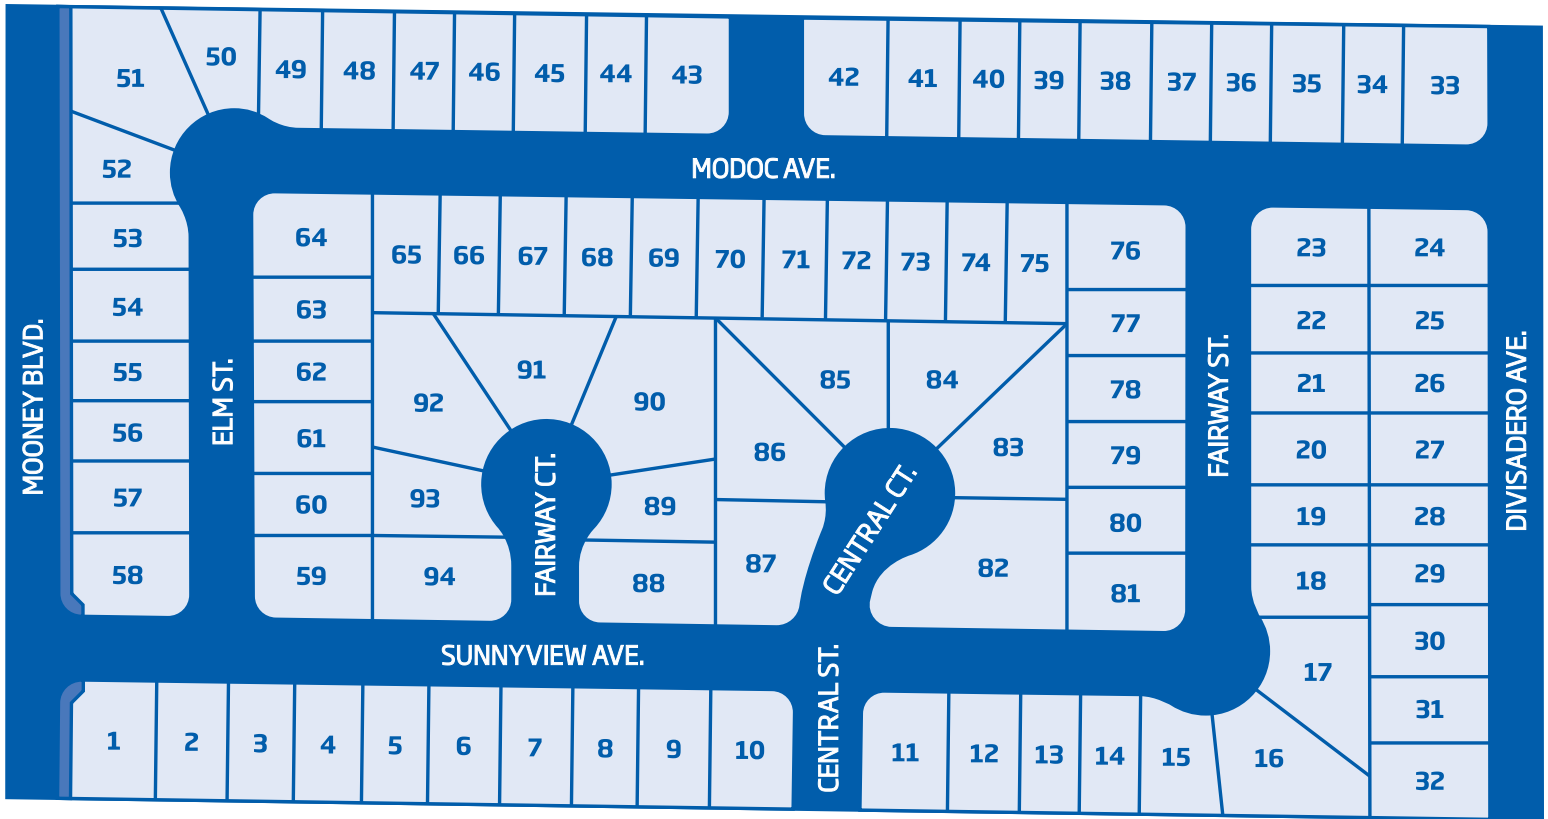

The Chateau Series at Vistas

Homesites

2039 W. Sunnyview Ave. | Visalia, CA 93291 | 559-994-6567 | Lennar.com