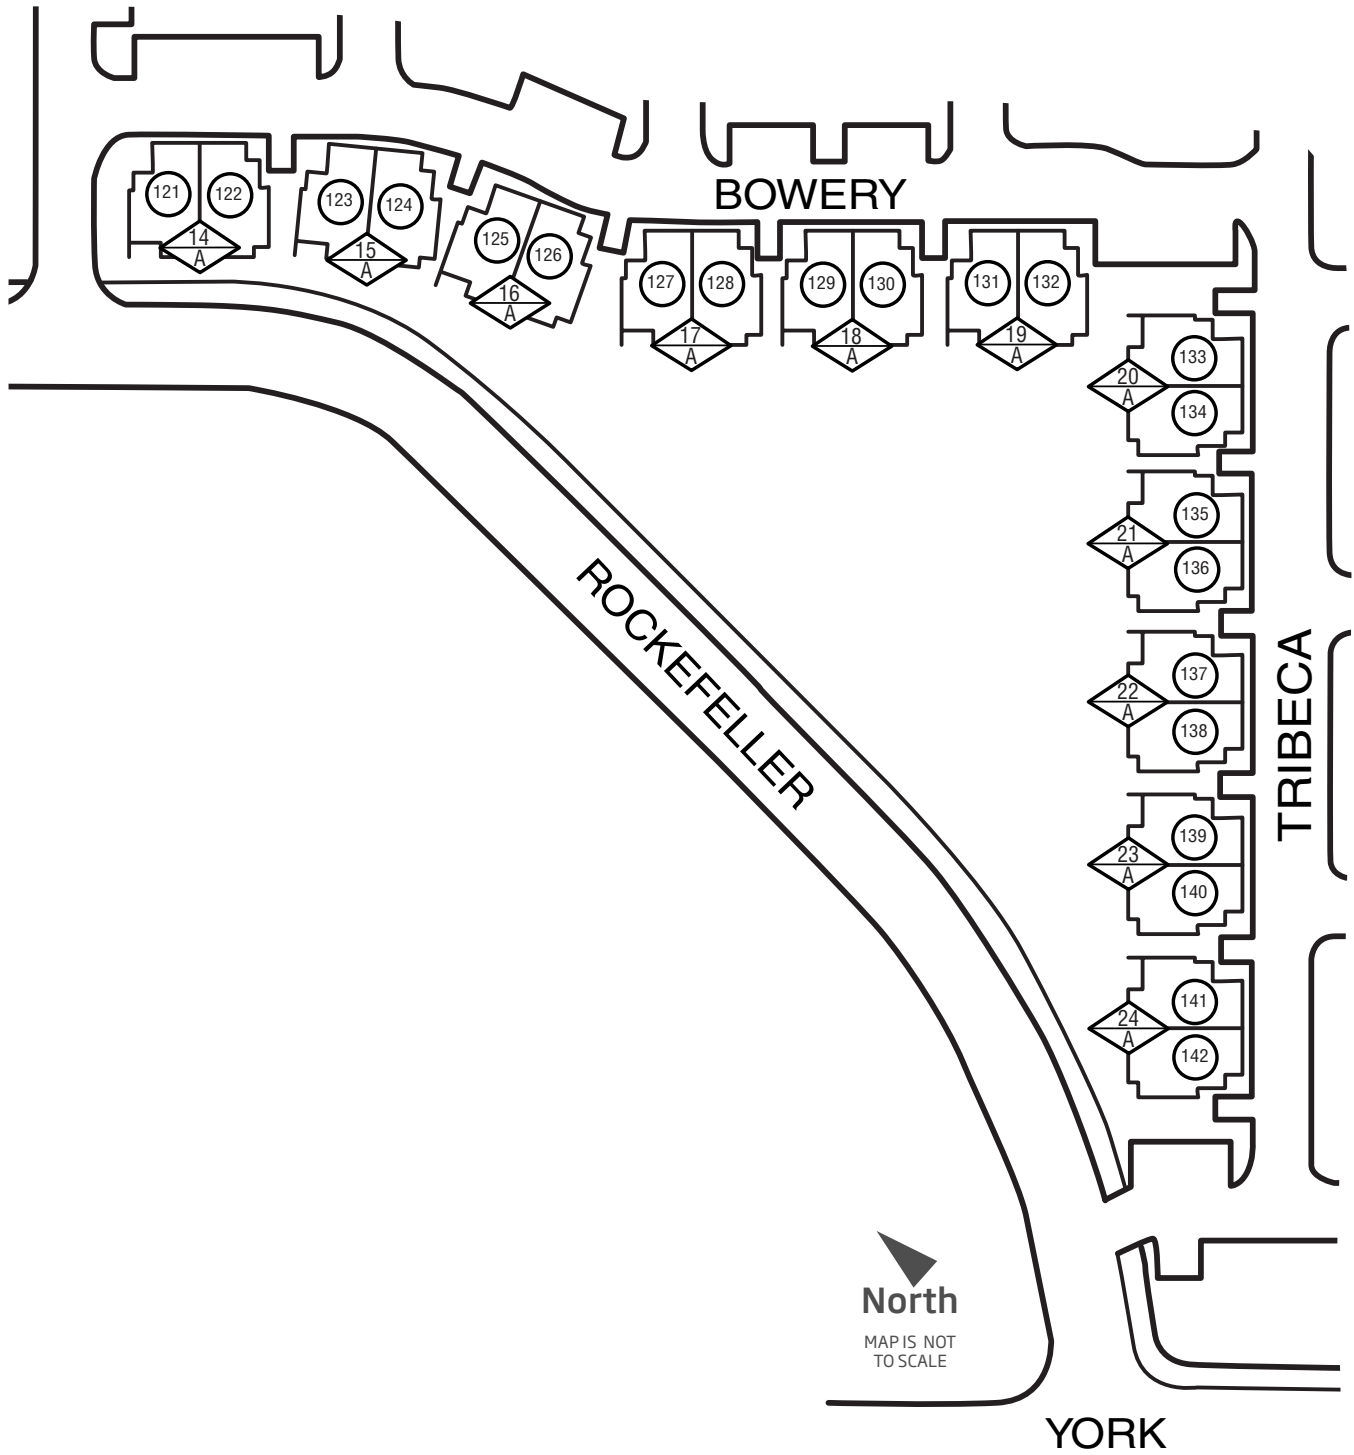

ROCKEFELLER

AT CENTRAL PARK WEST

Homesites

PRELIMINARY

135 Tribeca | Irvine, CA 92612 | 949-234-7880 | Lennar.com/OC

LENNAR