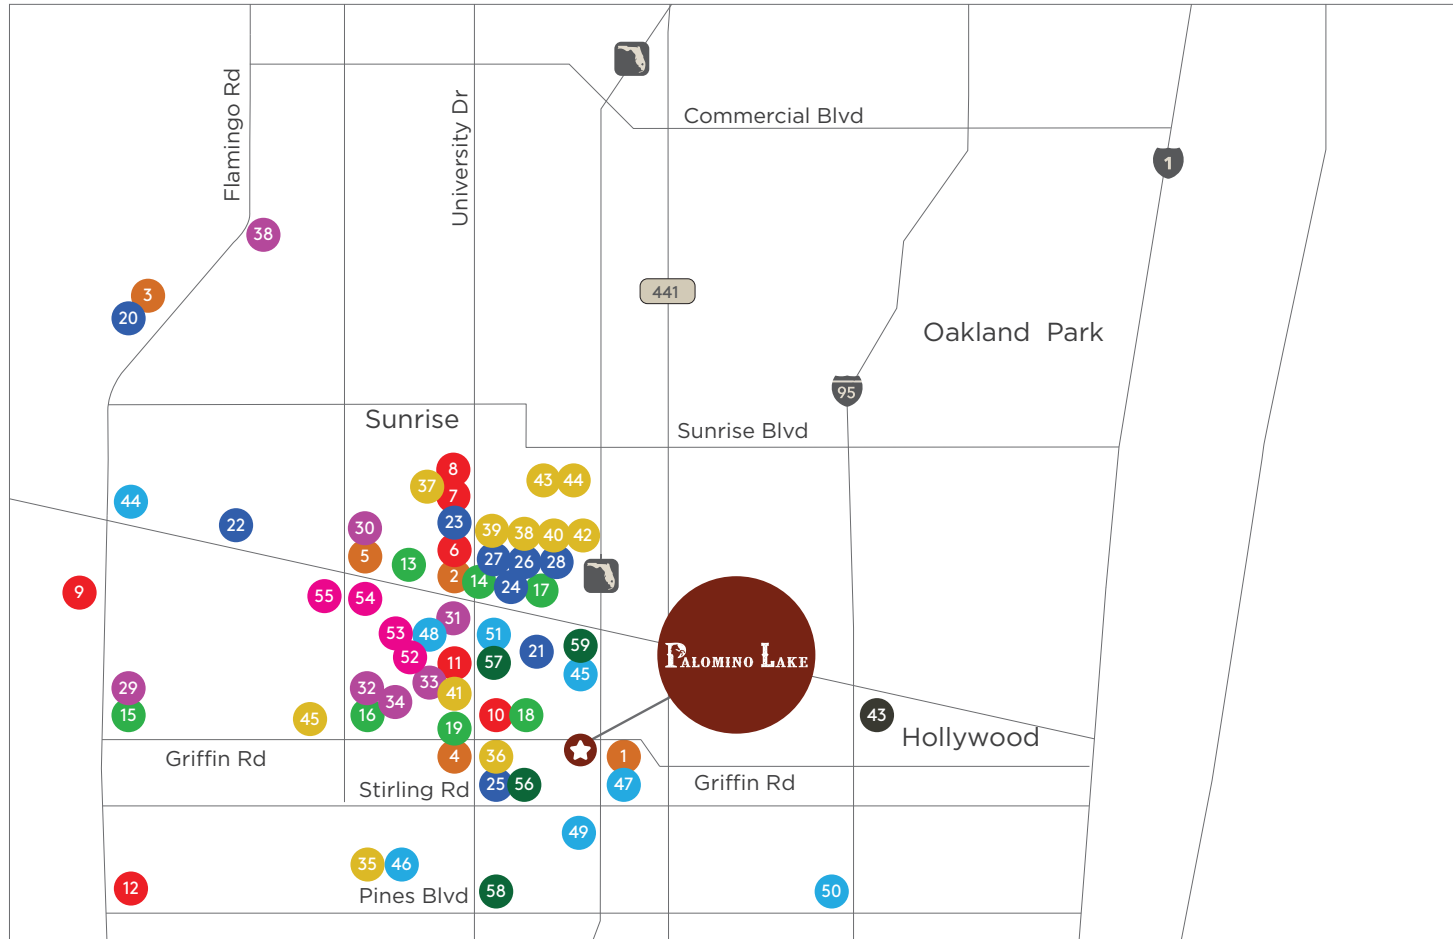

PALOMINO LAKE

POINTS OF INTEREST

PRELIMINARY ARTIST'S CONCEPT
MAP IS NOT TO SCALE

FUN

1. Seminole Hard Rock Hotel
2. AMF Davie Lanes
3. BB&T Center
4. Spare Z Davie
5. Ridge Cinema 8

MEDICAL

6. Bascom Palmer Eye Institute
7. West Regional Medical Center
8. Doctors 365 Urgent Care
9. Cleveland Clinic
10. CVS
11. Walgreens
12. Memorial Hospital West

PET

13. Jacaranda Animal Hospital
14. Pet Supermarket
15. Balsky Animal Hospital
16. Cooper City Animal Clinic
17. Happy Tails Dog Park
18. Davie Veterinarian Clinic
19. La Bone Pet Spa

SHOPPING

20. Sawgrass Mills
21. Publix
22. Winn Dixie
23. Westfield Broward Mall
24. Home Depot

SHOPPING (CONT.)

25. Target
26. Best Buy
27. Costco
28. Whole Foods

RECREATION

29. Flamingo Gardens
30. Jacaranda Golf Club
31. Davie Golf and Country Club
32. Tree Top Park
33. Grande Oaks Golf Club
34. Pine Island Aquatic Center

RESTAURANTS

35. Applebees
36. Vinnies Lobster Bar
37. Anthony's Coal Fired Pizza
38. Chipotle Mexican Grille
39. Olive Garden
40. Padrino's Cuban Cuisine
41. Buca Di Beppo Restaurant
42. Duffy's Sport Grill